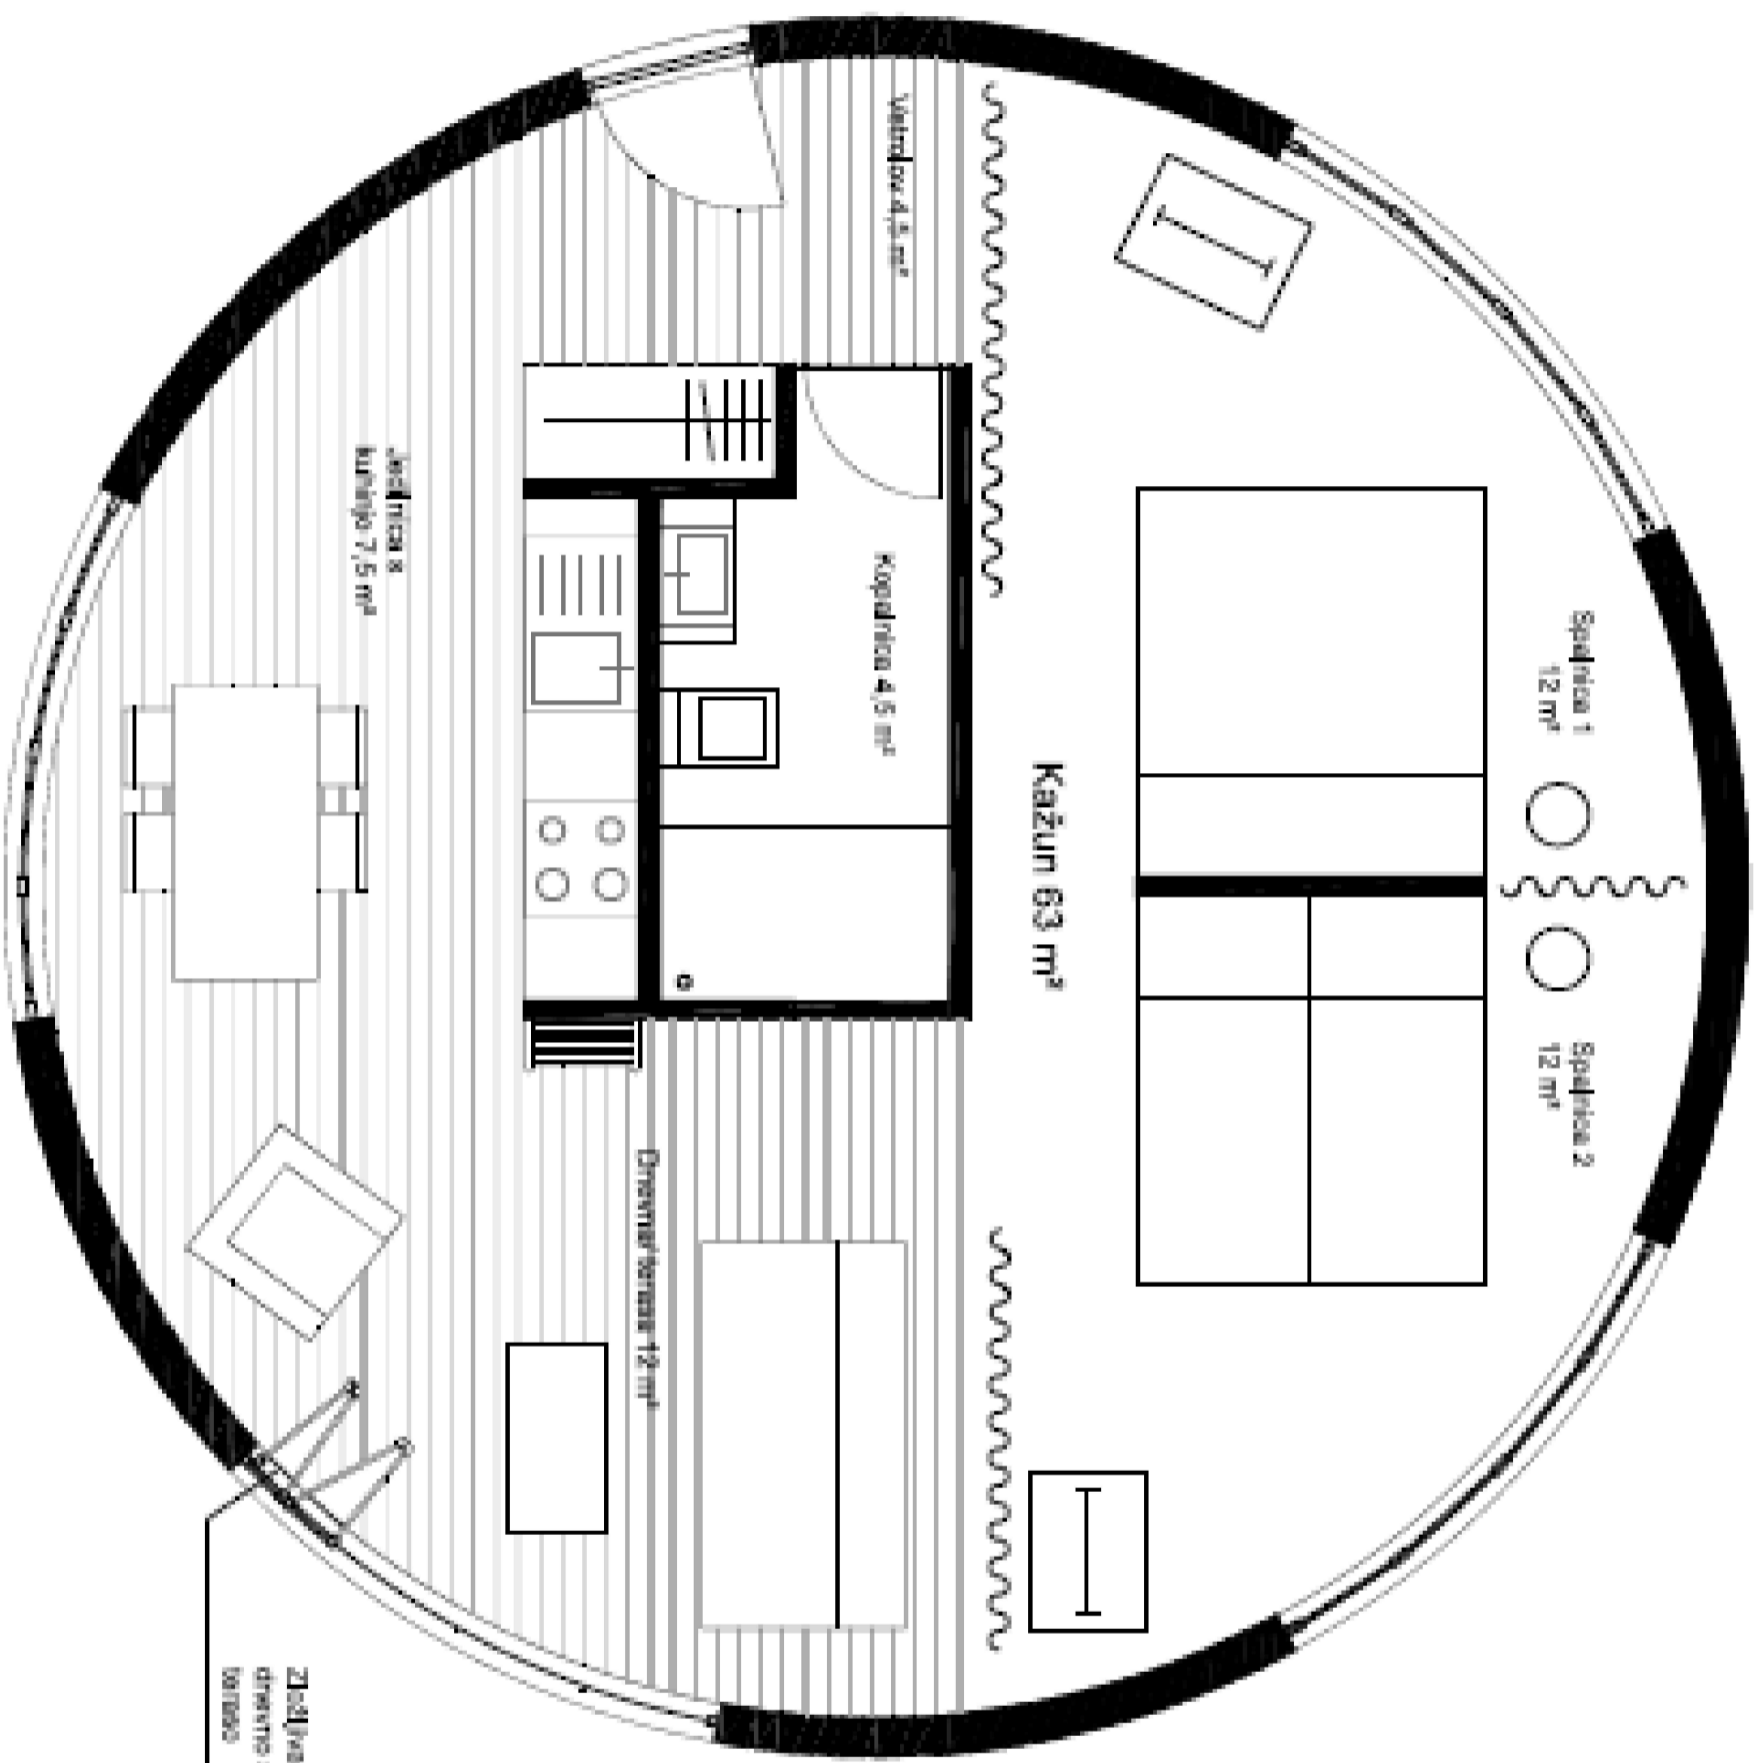

P
B

Zidilna drvena ometa, ki
dnevno sobo odprinja v
teraso

A

A

XREF
STOCK

B

ADDRESS | SKI | DATE

MODULEFORMA

KAZUN

PROJECT | PLAN | SECTION

CONTRACTOR	PROJECT MANAGER	RESPONSIBLE
PROJECT NUMBER	PROJECT NUMBER	PROJECT NUMBER
SCALE	DATE	DATE

DATE